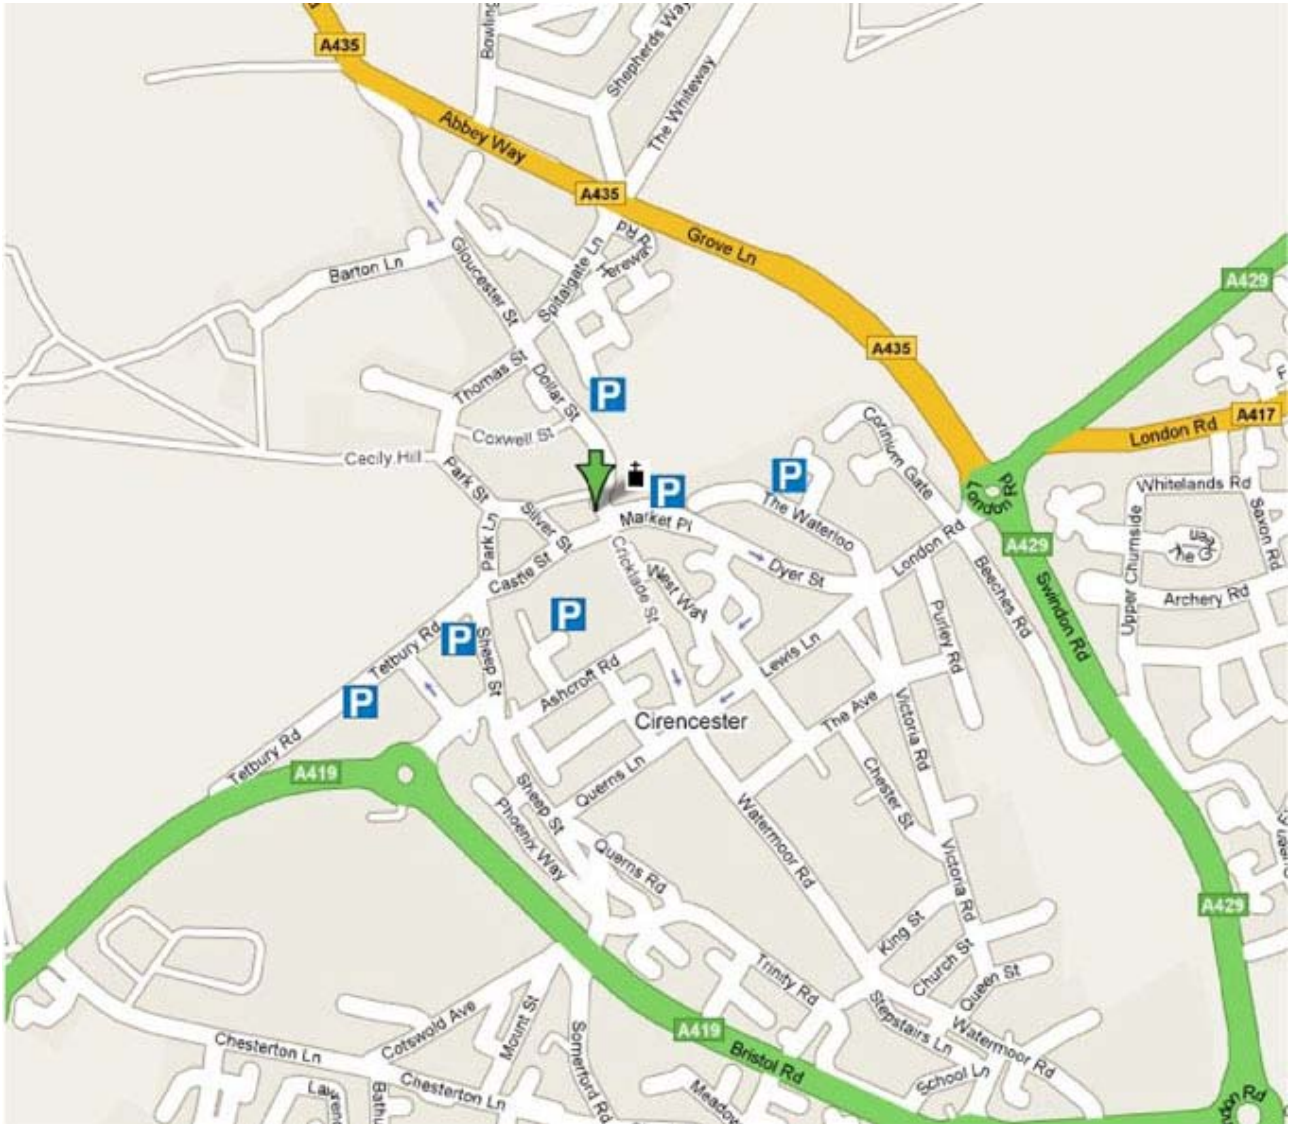

SearchPath Map & Parking Locations

SearchPath Limited
West Market Place
Swan Yard
Cirencester
GL7 2NH
T: 01285 643 496

The SearchPath offices are located near to the Parish Church, and close to Fat Face and The Crown PH. Our main entrance is located on the right, as you enter the arch into to Swan Yard.

NB. Market Place car park is short stay only and closed Mondays and Fridays. Parking is usually available at the Leisure Centre (parking sign in bottom left of map above).