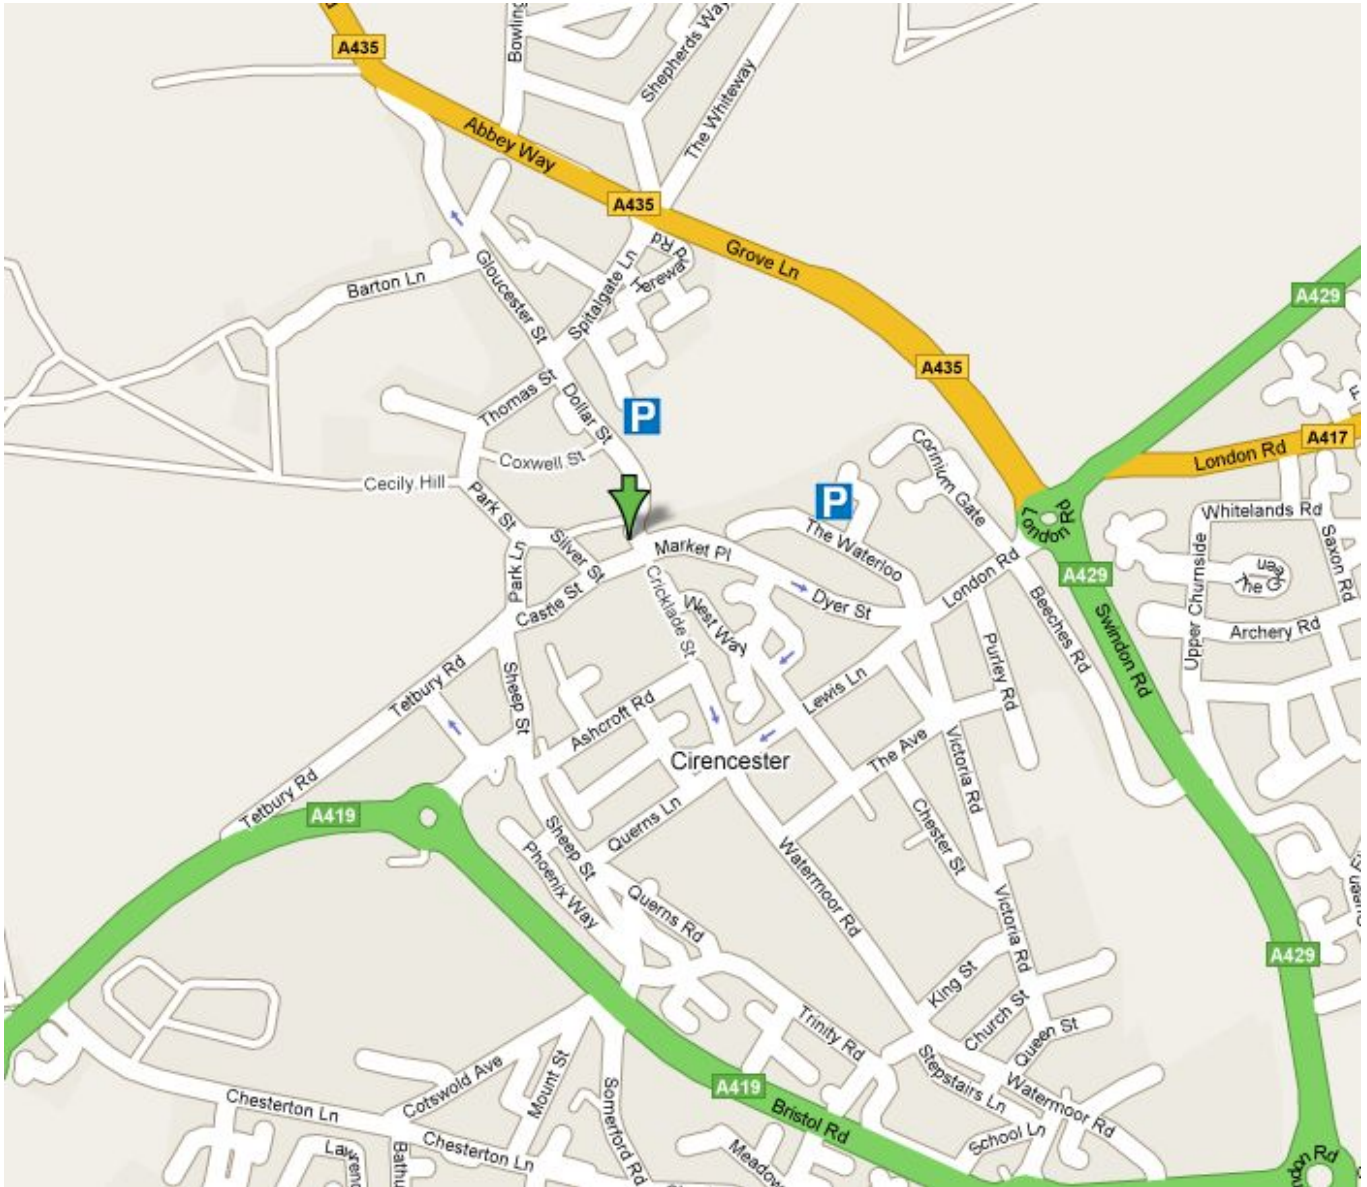

SearchPath Map & Parking Locations

SearchPath Limited,
Swan Yard,
Cirencester,
Gloucestershire,
GL7 2NH

01285 643496

Parking Directions

Abbey Grounds Parking (Top-Left)

From A417/A419: From the Burford Road Junction of the A417/A419 Cirencester Bypass, (Service Station exit) travel into town past the petrol station on your left. Turn right at the roundabout and proceed along the dual-carriageway which narrows to single. Turn left at the traffic lights into Spitalgate Lane, then second left into Dugdale Road where you will find the Abbey Grounds car-park at the end on the left.

From the South-West: After passing the Royal Agricultural College, at the next roundabout follow signs for the town centre. Turn right at the next roundabout (Leisure Centre, Waitrose and hospital), and straight-on at the next (Fire Station), following the Through Traffic signs. Turn left at the next roundabout (Mitsubishi and Tesco superstore), and straight-on at the next, proceeding along the dual-carriageway which shortly narrows to single. Turn left at the traffic lights into Spitalgate Lane, then second left into Dugdale Road where you will find the Abbey Grounds car-park at the end on the left.

Waterloo Parking (Bottom-Right)

From A417/A419: From the Burford Road Junction of the A417/A419 Cirencester Bypass, (Service Station exit) travel into town past the petrol station on your left. Go straight over at the roundabout. At the traffic lights turn right into The Waterloo where you will find the car-park on the right.

From the South-West: After passing the Royal Agricultural College, at the next roundabout follow signs for the town centre. Turn right at the next roundabout (Leisure Centre, Waitrose and hospital), and straight-on at the next (Fire Station), following the Through Traffic signs. Turn left at the next roundabout (Mitsubishi and Tesco superstore), and left at the next. At the traffic lights turn right into The Waterloo where you will find the car-park on the right.